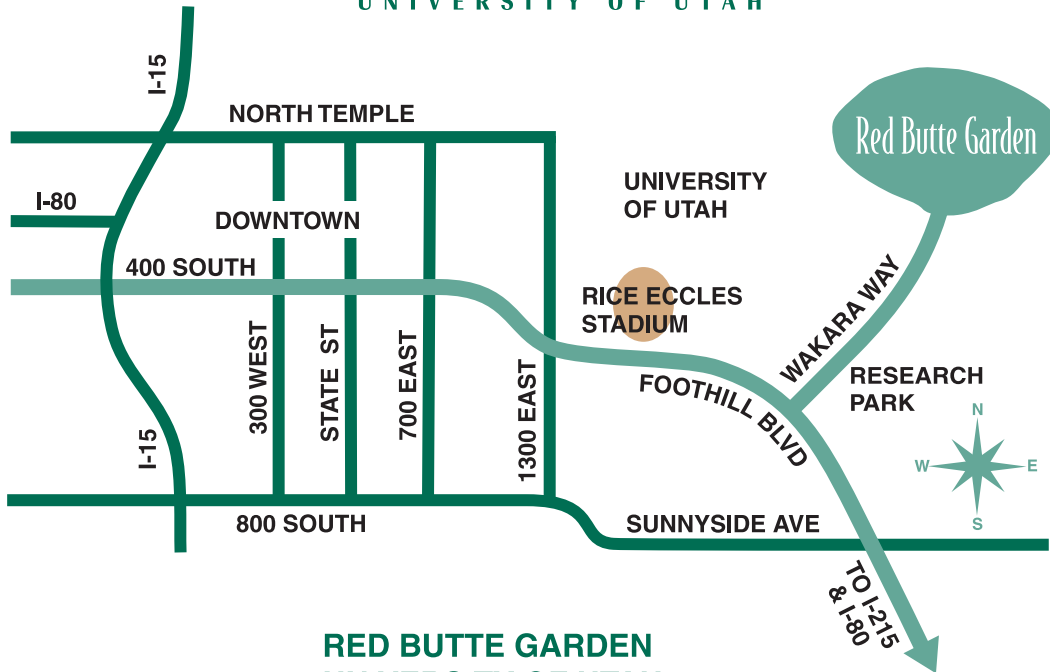

Red Butte Garden
UNIVERSITY OF UTAH

RED BUTTE GARDEN
UNIVERSITY OF UTAH
300 WAKARA WAY
SALT LAKE CITY, UTAH 84108

801-581-IRIS
WWW.REDBUTTEGARDEN.ORG