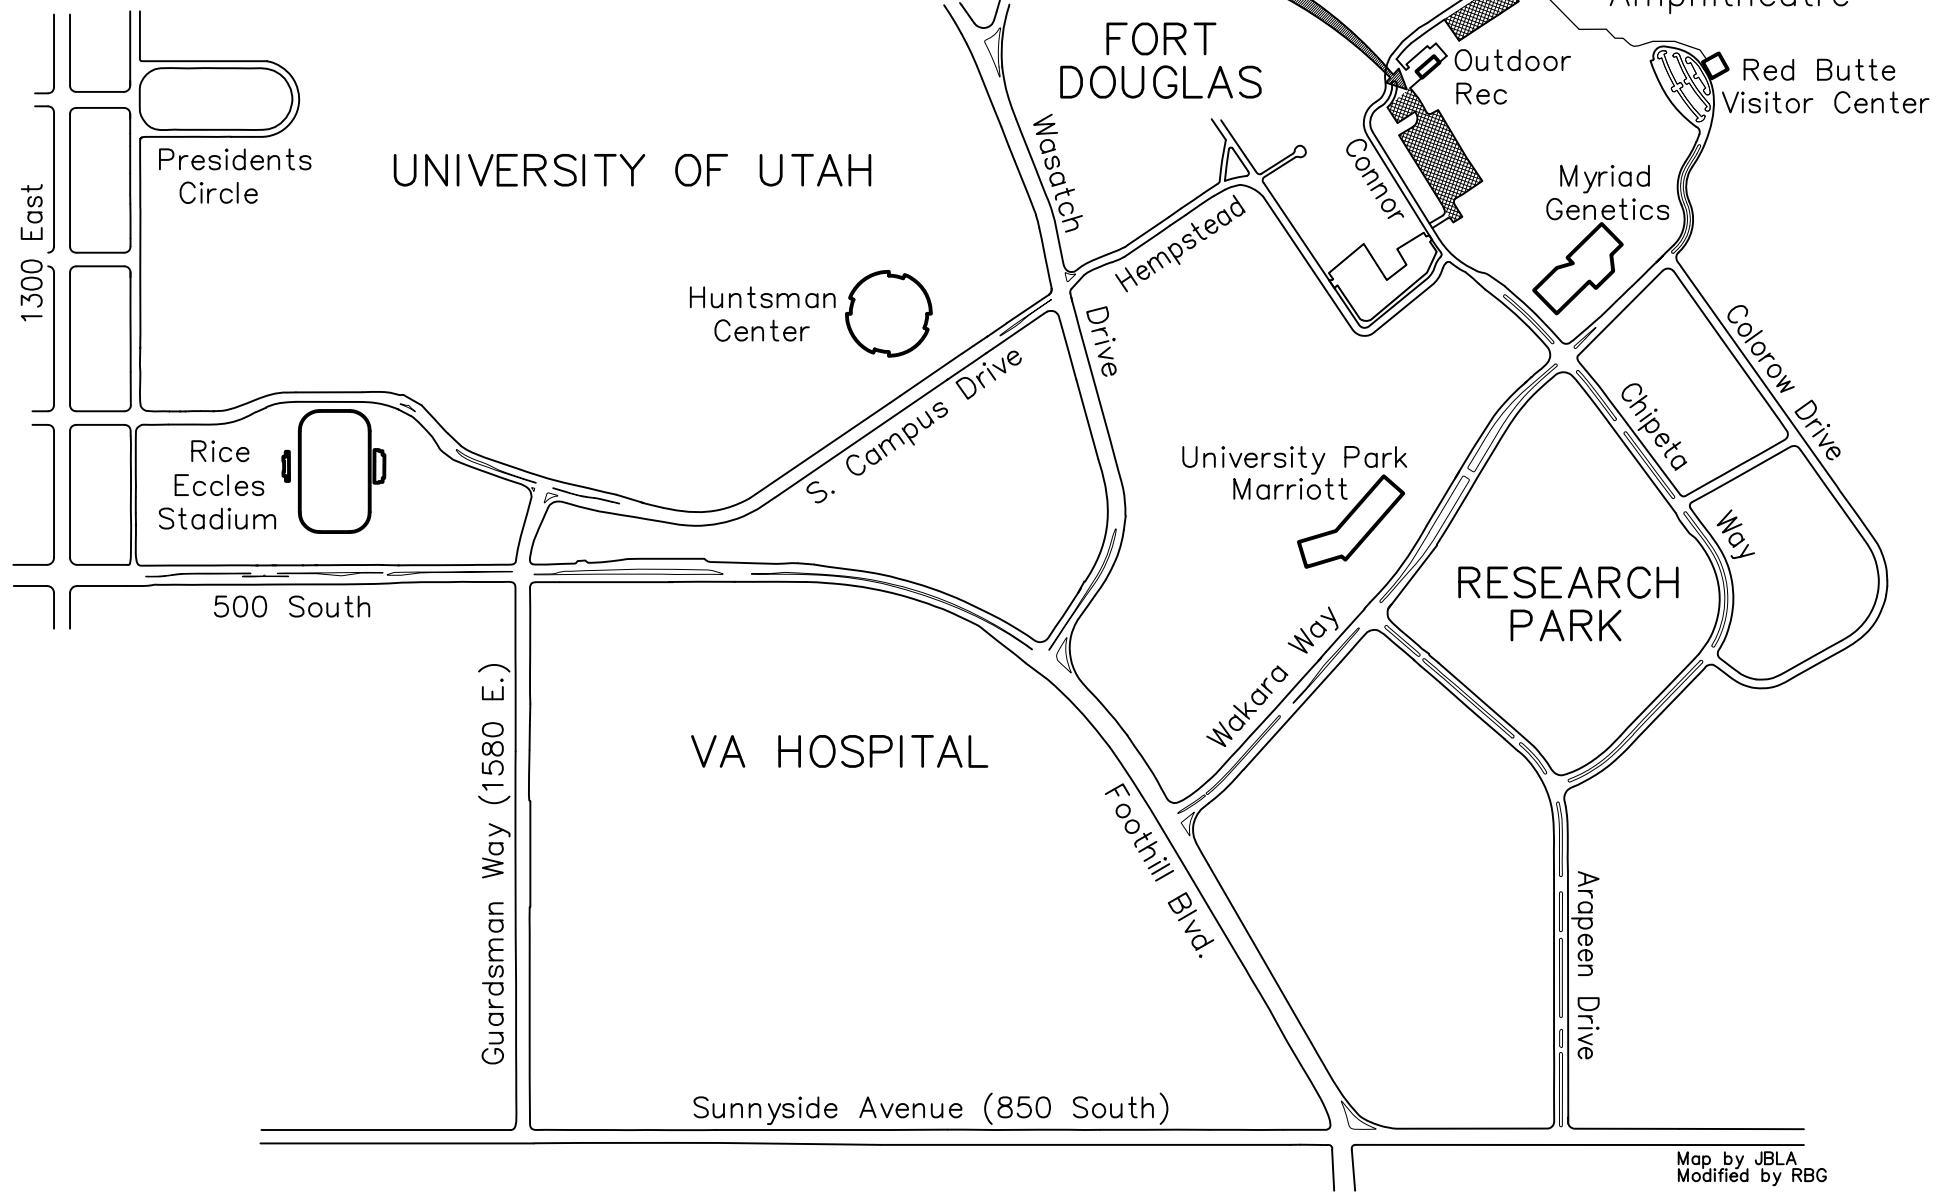

RED BUTTE GARDEN
PLANT SALE PARKING

PLANT SALE PARKING
OVERFLOW PARKING

SALE AREA
Amphitheatre

FORT
DOUGLAS

Outdoor
Rec

Red Butte
Visitor Center

Myriad
Genetics

Presidents
Circle

UNIVERSITY OF UTAH

Huntsman
Center

University Park
Marriott

RESEARCH
PARK

Rice
Eccles
Stadium

S. Campus Drive

Wasatch
Drive

Hempstead

Connor

Chipeta
Way

Colorow Drive

Wakara Way

Foothill Blvd.

Arqpeen Drive

VA HOSPITAL

Sunnyside Avenue (850 South)

1300 East

500 South

Guardsman Way (1580 E.)